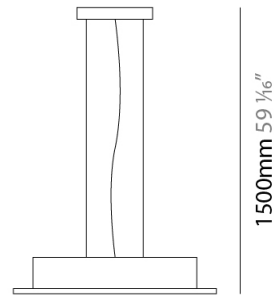

PROJECT	_____
TYPE	_____
SPECIFIER	_____
QUANTITY	_____
DATE	_____

CONFORT SQUARE SUSPENSION

D41044-

base number   Finish
Options

1. To build a product code in our configurator select the specify button on the base model # product page
2. To build a manual product code on this datasheet choose from the options listed below in blue font and add the suffix to the base model #

GENERAL

Series: Confort
Subseries: Confort Square
Brand: Icone
Division: Design
Mounting Type: Suspension
Mounting Location: Ceiling
Subcategory: Pendant

PHYSICAL

Shape: Square
Length (mm): 650
Length (in): 25 9/16
Width (mm): 650
Width (in): 25 9/16
Max. Overall Height (mm): 1500
Max. Overall Height (in): 59 1/16
Light Distribution: Direct / Indirect
Fixture Finish: WAM / WAN / WGF / WCL / WPW / BKA / BAN / BGL / BCL / BPW
Fixture Material: Aluminum

ELECTRICAL

Lamp Type: LED
Total Output Wattage (W): 74
Dimming: Electronic Low Voltage Dimming
Input Voltage (V): 120Vac Direct Line

LED

Number of LEDs: 12+1
Color Temperature (°K): 3000
Nominal Lumen (lm): Dir 4200 / Ind 1700
CRI: >90 CRI
Lamp Life (hrs): 50000

OPTICAL

RATINGS AND CERTIFICATIONS

Certified By: Certified for North American Standards
IP rating: IP20