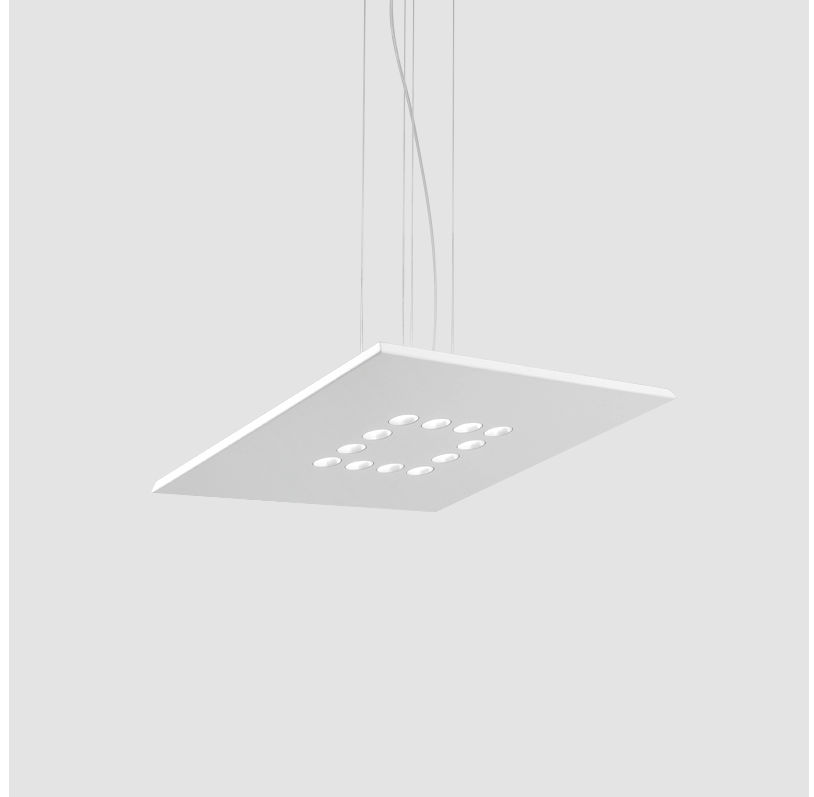

PROJECT	_____
TYPE	_____
SPECIFIER	_____
QUANTITY	_____
DATE	_____

CONFORT SQUARE SUSPENSION

D41043-

base number   Finish
Options

1. To build a product code in our configurator select the specify button on the base model # product page
2. To build a manual product code on this datasheet choose from the options listed below in blue font and add the suffix to the base model #

GENERAL

Series: Confort _____
Subseries: Confort Square _____
Brand: Icone _____
Division: Design _____
Mounting Type: Suspension _____
Mounting Location: Ceiling _____
Subcategory: Pendant _____

PHYSICAL

Shape: Square _____
Length (mm): 650 _____
Length (in): 25 ⁹/₁₆ _____
Width (mm): 650 _____
Width (in): 25 ⁹/₁₆ _____
Max. Overall Height (mm): 1500 _____
Max. Overall Height (in): 59 ¹/₁₆ _____
Light Distribution: Direct _____
Fixture Finish: WAM / WAN / WGF / WCL / WPW / BKA / BAN / BGL / BCL / BPW _____
Fixture Material: Aluminum _____

ELECTRICAL

Lamp Type: LED _____
Total Output Wattage (W): 54 _____
Dimming: Electronic Low Voltage Dimming _____
Input Voltage (V): 120Vac Direct Line _____

LED

Number of LEDs: 12 _____
Color Temperature (°K): 3000 _____
Nominal Lumen (lm): 4200 _____
CRI: >90 CRI _____
Lamp Life (hrs): 50000 _____

OPTICAL

RATINGS AND CERTIFICATIONS

Certified By: Certified for North American Standards _____
IP rating: IP20 _____