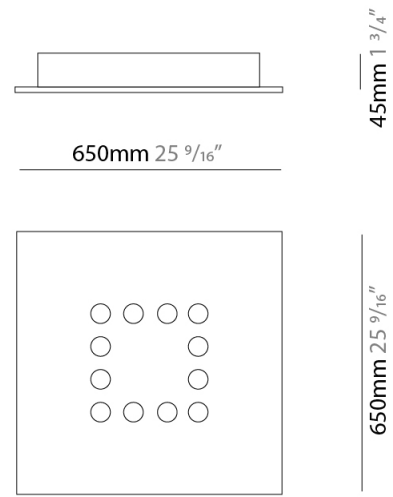

PROJECT
TYPE
SPECIFIER
QUANTITY
DATE

CONFORT SQUARE SURFACE

D42061-

base number   Finish
Options

1. To build a product code in our configurator select the specify button on the base model # product page
2. To build a manual product code on this datasheet choose from the options listed below in blue font and add the suffix to the base model #

GENERAL

Series: Confort
Subseries: Confort Square
Brand: Icone
Division: Design
Mounting Type: Surface
Mounting Location: Ceiling
Subcategory: Ambient

PHYSICAL

Shape: Square
Length (mm): 650
Length (in): 25 9/16
Width (mm): 650
Width (in): 25 9/16
Light Distribution: Direct
Fixture Finish: WAM / WAN / WGF / WCL / WPW / BKA / BAN / BGL / BCL / BPW
Fixture Material: Aluminum

ELECTRICAL

Lamp Type: LED
Total Output Wattage (W): 54
Dimming: Electronic Low Voltage Dimming
Input Voltage (V): 120Vac Direct Line

LED

Number of LEDs: 12
Color Temperature (°K): 3000
Nominal Lumen (lm): 4200
CRI: >90 CRI
Lamp Life (hrs): 50000

OPTICAL

RATINGS AND CERTIFICATIONS

Certified By: Certified for North American Standards
IP rating: IP20