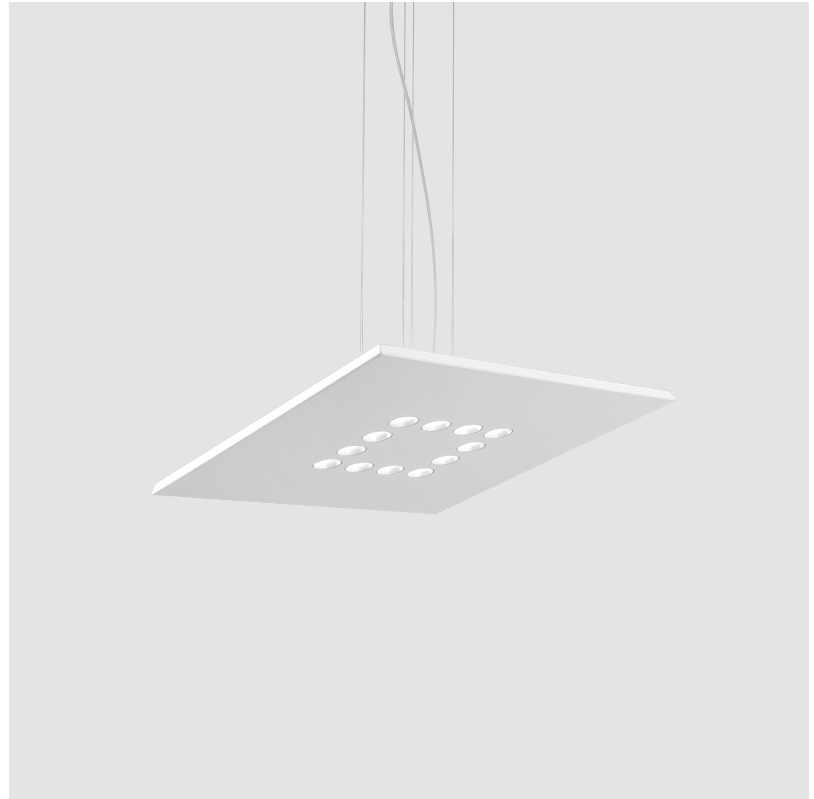

PROJECT	_____
TYPE	_____
SPECIFIER	_____
QUANTITY	_____
DATE	_____

CONFORT SQUARE SUSPENSION

D41044-

base number   Finish
Options

1. To build a product code in our configurator select the specify button on the base model # product page
2. To build a manual product code on this datasheet choose from the options listed below in blue font and add the suffix to the base model #

GENERAL

Series: Confort
Subseries: Confort Square
Brand: Icone
Division: Design
Mounting Type: Suspension
Mounting Location: Ceiling
Subcategory: Pendant

PHYSICAL

Shape: Square
Length (mm): 650
Length (in): 25 9/16
Width (mm): 650
Width (in): 25 9/16
Max. Overall Height (mm): 1500
Max. Overall Height (in): 59 1/16
Light Distribution: Direct / Indirect
Fixture Finish: WAM / WAN / WGF / WCL / WPW / BKA / BAN / BGL / BCL / BPW
Fixture Material: Aluminum

ELECTRICAL

Lamp Type: LED
Total Output Wattage (W): 74
Dimming: Electronic Low Voltage Dimming
Input Voltage (V): 120Vac Direct Line

LED

Number of LEDs: 12+1
Color Temperature (°K): 3000
Nominal Lumen (lm): Dir 4200 / Ind 1700
CRI: >90 CRI
Lamp Life (hrs): 50000

OPTICAL

RATINGS AND CERTIFICATIONS

Certified By: Certified for North American Standards
IP rating: IP20