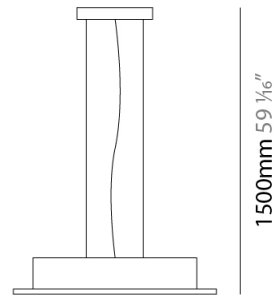

PROJECT	_____
TYPE	_____
SPECIFIER	_____
QUANTITY	_____
DATE	_____

CONFORT SQUARE SUSPENSION

D41043-

base number   Finish
Options

1. To build a product code in our configurator select the specify button on the base model # product page
2. To build a manual product code on this datasheet choose from the options listed below in blue font and add the suffix to the base model #

GENERAL

Series: Confort _____
Subseries: Confort Square _____
Brand: Icone _____
Division: Design _____
Mounting Type: Suspension _____
Mounting Location: Ceiling _____
Subcategory: Pendant _____

PHYSICAL

Shape: Square _____
Length (mm): 650 _____
Length (in): 25 ⁹/₁₆ _____
Width (mm): 650 _____
Width (in): 25 ⁹/₁₆ _____
Max. Overall Height (mm): 1500 _____
Max. Overall Height (in): 59 ¹/₁₆ _____
Light Distribution: Direct _____
Fixture Finish: WAM / WAN / WGF / WCL / WPW / BKA / BAN / BGL / BCL / BPW _____
Fixture Material: Aluminum _____

ELECTRICAL

Lamp Type: LED _____
Total Output Wattage (W): 54 _____
Dimming: Electronic Low Voltage Dimming _____
Input Voltage (V): 120Vac Direct Line _____

LED

Number of LEDs: 12 _____
Color Temperature (°K): 3000 _____
Nominal Lumen (lm): 4200 _____
CRI: >90 CRI _____
Lamp Life (hrs): 50000 _____

OPTICAL

RATINGS AND CERTIFICATIONS

Certified By: Certified for North American Standards _____
IP rating: IP20 _____