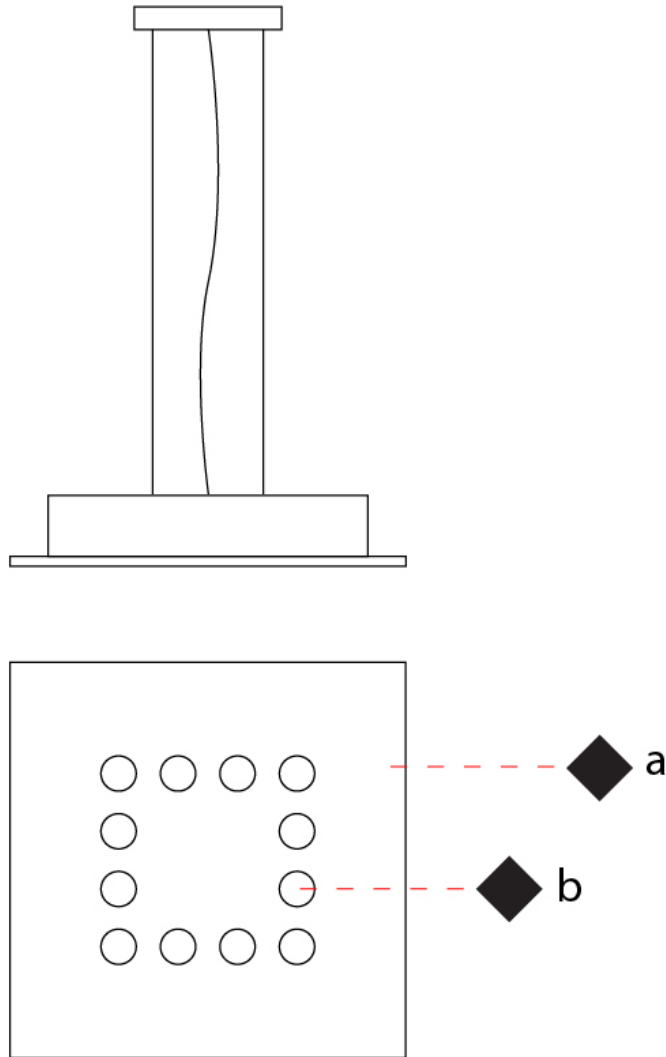

CONFORT SQUARE SUSPENSION

D41043-

PROJECT	_____
TYPE	_____
SPECIFIER	_____
QUANTITY	_____
DATE	_____

D