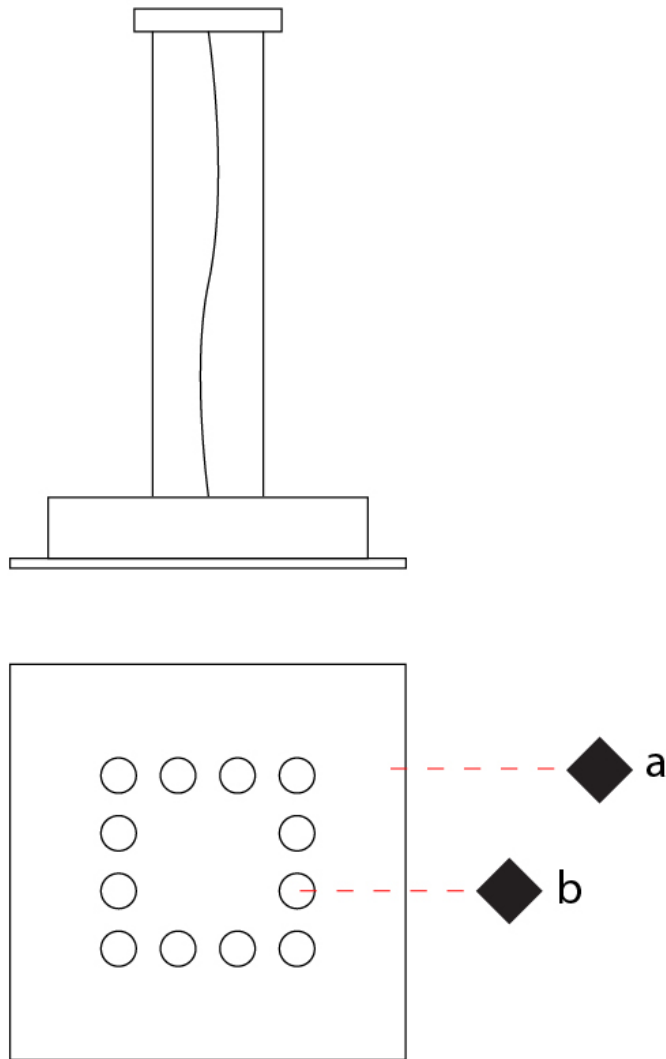

CONFORT SQUARE SUSPENSION

D41044-

PROJECT
TYPE
SPECIFIER
QUANTITY
DATE

D