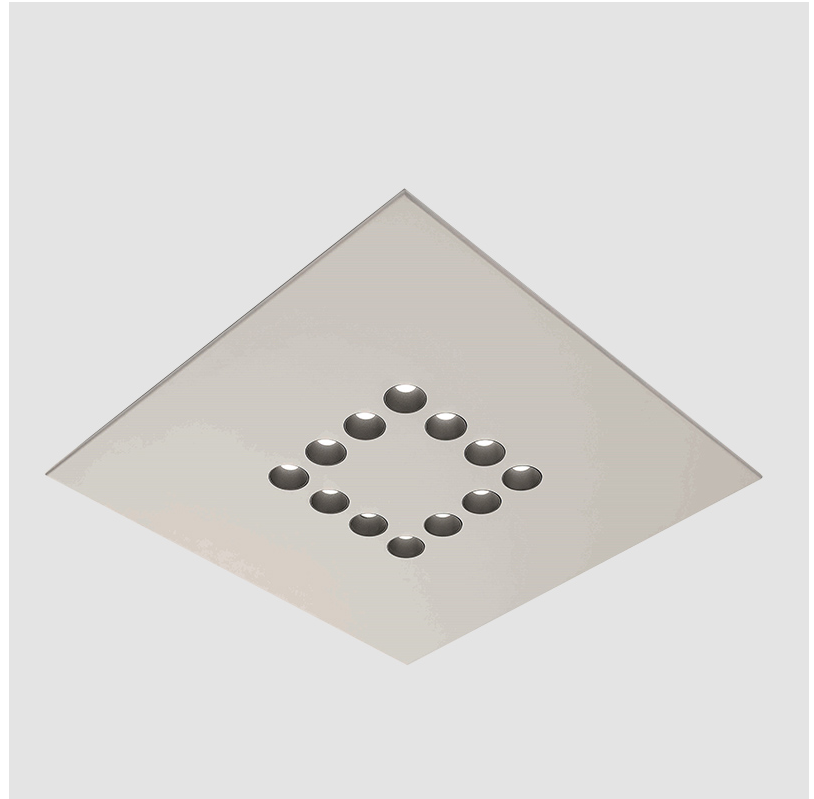

PROJECT
TYPE
SPECIFIER
QUANTITY
DATE

CONFORT SQUARE SURFACE

D42061-

base number   Finish
Options

1. To build a product code in our configurator select the specify button on the base model # product page
2. To build a manual product code on this datasheet choose from the options listed below in blue font and add the suffix to the base model #

GENERAL

Series: Confort
Subseries: Confort Square
Brand: Icone
Division: Design
Mounting Type: Surface
Mounting Location: Ceiling
Subcategory: Ambient

PHYSICAL

Shape: Square
Length (mm): 650
Length (in): 25 9/16
Width (mm): 650
Width (in): 25 9/16
Light Distribution: Direct
Fixture Finish: WAM / WAN / WGF / WCL / WPW / BKA / BAN / BGL / BCL / BPW
Fixture Material: Aluminum

ELECTRICAL

Lamp Type: LED
Total Output Wattage (W): 54
Dimming: Electronic Low Voltage Dimming
Input Voltage (V): 120Vac Direct Line

LED

Number of LEDs: 12
Color Temperature (°K): 3000
Nominal Lumen (lm): 4200
CRI: >90 CRI
Lamp Life (hrs): 50000

OPTICAL

RATINGS AND CERTIFICATIONS

Certified By: Certified for North American Standards
IP rating: IP20